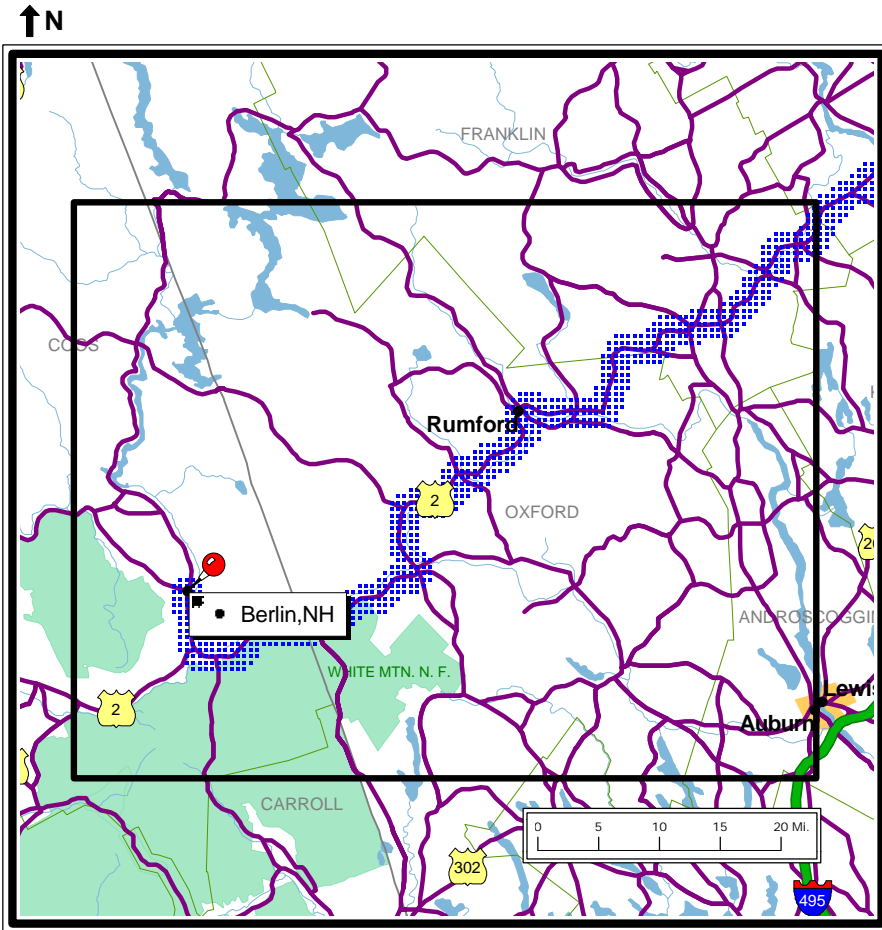

Cambridge,ME to Berlin,NH

12 December - Tuesday

Trip Summary

Origin:	Cambridge,ME
Destination:	Berlin,NH
Stops on the way:	None
Stops on the way back:	None
Driving Distance:	256 total driving miles
Driving Time:	6 hour(s) total driving time
Trip Time:	1 day trip

Itinerary for highlighted section

Road	Dir	Miles	Time	Distance	Atlas Page
Dec 12					
Start driving 08:00 AM					
Start trip at Cambridge,ME					
State 152 to St Albans,ME	SE	9	8:16 am	9	p.41,D-5
State 43/State 23/State 152 to Hartland,ME	SW	3	8:21 am	12	p.41,D-5
State 23 to Canaan,ME	S	5	8:30 am	17	p.41,E-4
US-2 to Skowhegan,ME	S	9	8:42 am	26	p.41,E-4
US-2/US-A201 to Norridgewock,ME	S	5	8:49 am	31	p.41,E-4
US-2 to Farmington Falls,ME	SW	17	9:11 am	48	p.41,E-3
State 156	W	3	9:16 am	51	p.41,E-3

Itinerary for highlighted section

Road	Dir	Miles	Time	Distance	Atlas Page
State 156	W	3	9:16 am	51	p.41,E-3
US-2	SW	72	10:52 am	123	p.61,E-5
State 16 to Berlin,NH	N	5	11:00 am	128	p.61,D-5
Visit Berlin,NH.					
State 16	S	5	11:08 am	133	p.61,E-5

Itinerary for highlighted section

Road	Dir	Miles	Time	Distance	Atlas Page
State 16	S	5	11:08 am	133	p.61,E-5
US-2	E	72	12:44 pm	205	p.41,E-3

Itinerary

Road	Dir	Miles	Time	Distance	Atlas Page
US-2	E	72	12:44 pm	205	p.41,E-3
State 156 to Farmington Falls,ME	E	3	12:49 pm	208	p.41,E-3
US-2 to Norridgewock,ME	NE	17	1:11 pm	225	p.41,E-4
US-2/US-A201 to Skowhegan,ME	N	5	1:18 pm	230	p.41,E-4
US-2 to Canaan,ME	N	9	1:30 pm	239	p.41,E-4
State 23 to Hartland,ME	N	5	1:39 pm	244	p.41,D-5
State 43/State 23/State 152 to St Albans,ME	NE	3	1:44 pm	247	p.41,D-5
State 152 to Cambridge,ME	NW	9	2:00 pm	256	p.41,D-5