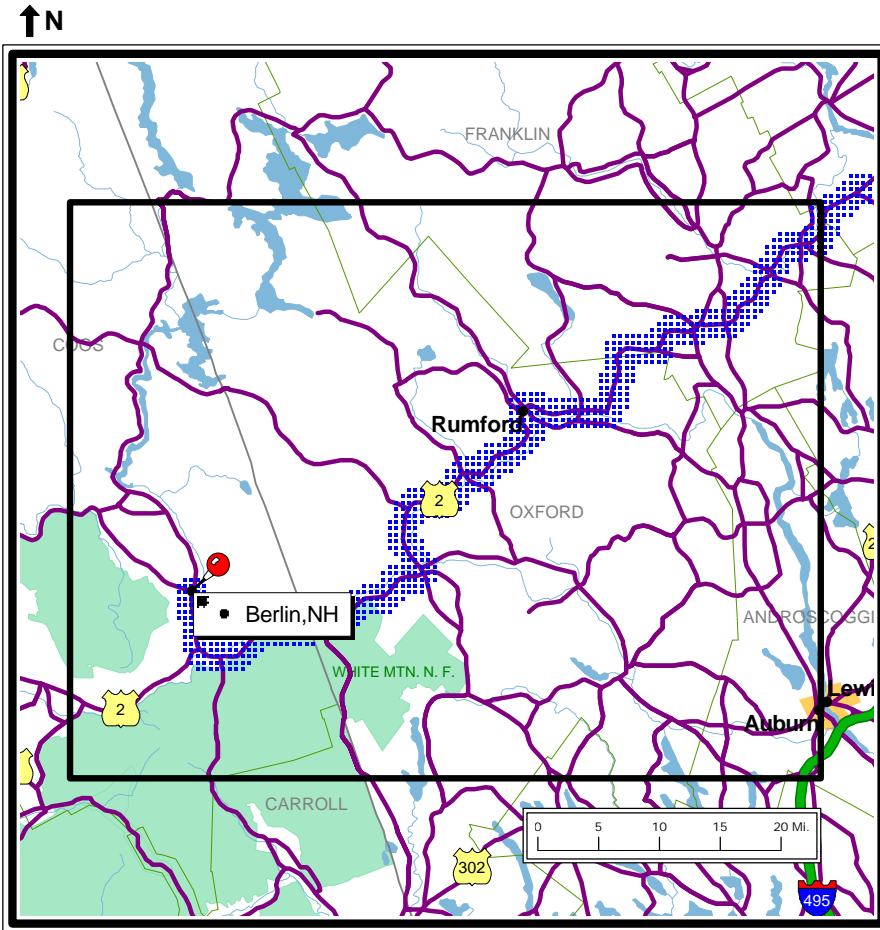

Cambridge,ME to Berlin,NH

12 December - Tuesday

Trip Summary

Origin:	Cambridge,ME
Destination:	Berlin,NH
Stops on the way:	None
Stops on the way back:	None
Driving Distance:	256 total driving miles
Driving Time:	6 hour(s) total driving time
Trip Time:	1 day trip

Itinerary for highlighted section

Road	Dir	Miles	Time	Distance	Atlas Page
Dec 12					
Start driving 08:00 AM					
Start trip at Cambridge,ME					
State 152 to St Albans,ME	SE	9	8:16 am	9	p.41,D-5
State 43/State 23/State 152 to Hartland,ME	SW	3	8:21 am	12	p.41,D-5
State 23 to Canaan,ME	S	5	8:30 am	17	p.41,E-4
US-2 to Skowhegan,ME	S	9	8:42 am	26	p.41,E-4
US-2/US-A201 to Norridgewock,ME	S	5	8:49 am	31	p.41,E-4
US-2 to Farmington Falls,ME	SW	17	9:11 am	48	p.41,E-3
State 156	W	3	9:16 am	51	p.41,E-3

Itinerary for highlighted section

Road	Dir	Miles	Time	Distance	Atlas Page
State 156	W	3	9:16 am	51	p.41,E-3
US-2	SW	72	10:52 am	123	p.61,E-5
State 16 to Berlin,NH	N	5	11:00 am	128	p.61,D-5
Visit Berlin,NH.					
State 16	S	5	11:08 am	133	p.61,E-5

Itinerary for highlighted section

Road	Dir	Miles	Time	Distance	Atlas Page
State 16	S	5	11:08 am	133	p.61,E-5
US-2	E	72	12:44 pm	205	p.41,E-3

Itinerary

Road	Dir	Miles	Time	Distance	Atlas Page
US-2	E	72	12:44 pm	205	p.41,E-3
State 156 to Farmington Falls,ME	E	3	12:49 pm	208	p.41,E-3
US-2 to Norridgewock,ME	NE	17	1:11 pm	225	p.41,E-4
US-2/US-A201 to Skowhegan,ME	N	5	1:18 pm	230	p.41,E-4
US-2 to Canaan,ME	N	9	1:30 pm	239	p.41,E-4
State 23 to Hartland,ME	N	5	1:39 pm	244	p.41,D-5
State 43/State 23/State 152 to St Albans,ME	NE	3	1:44 pm	247	p.41,D-5
State 152 to Cambridge,ME	NW	9	2:00 pm	256	p.41,D-5