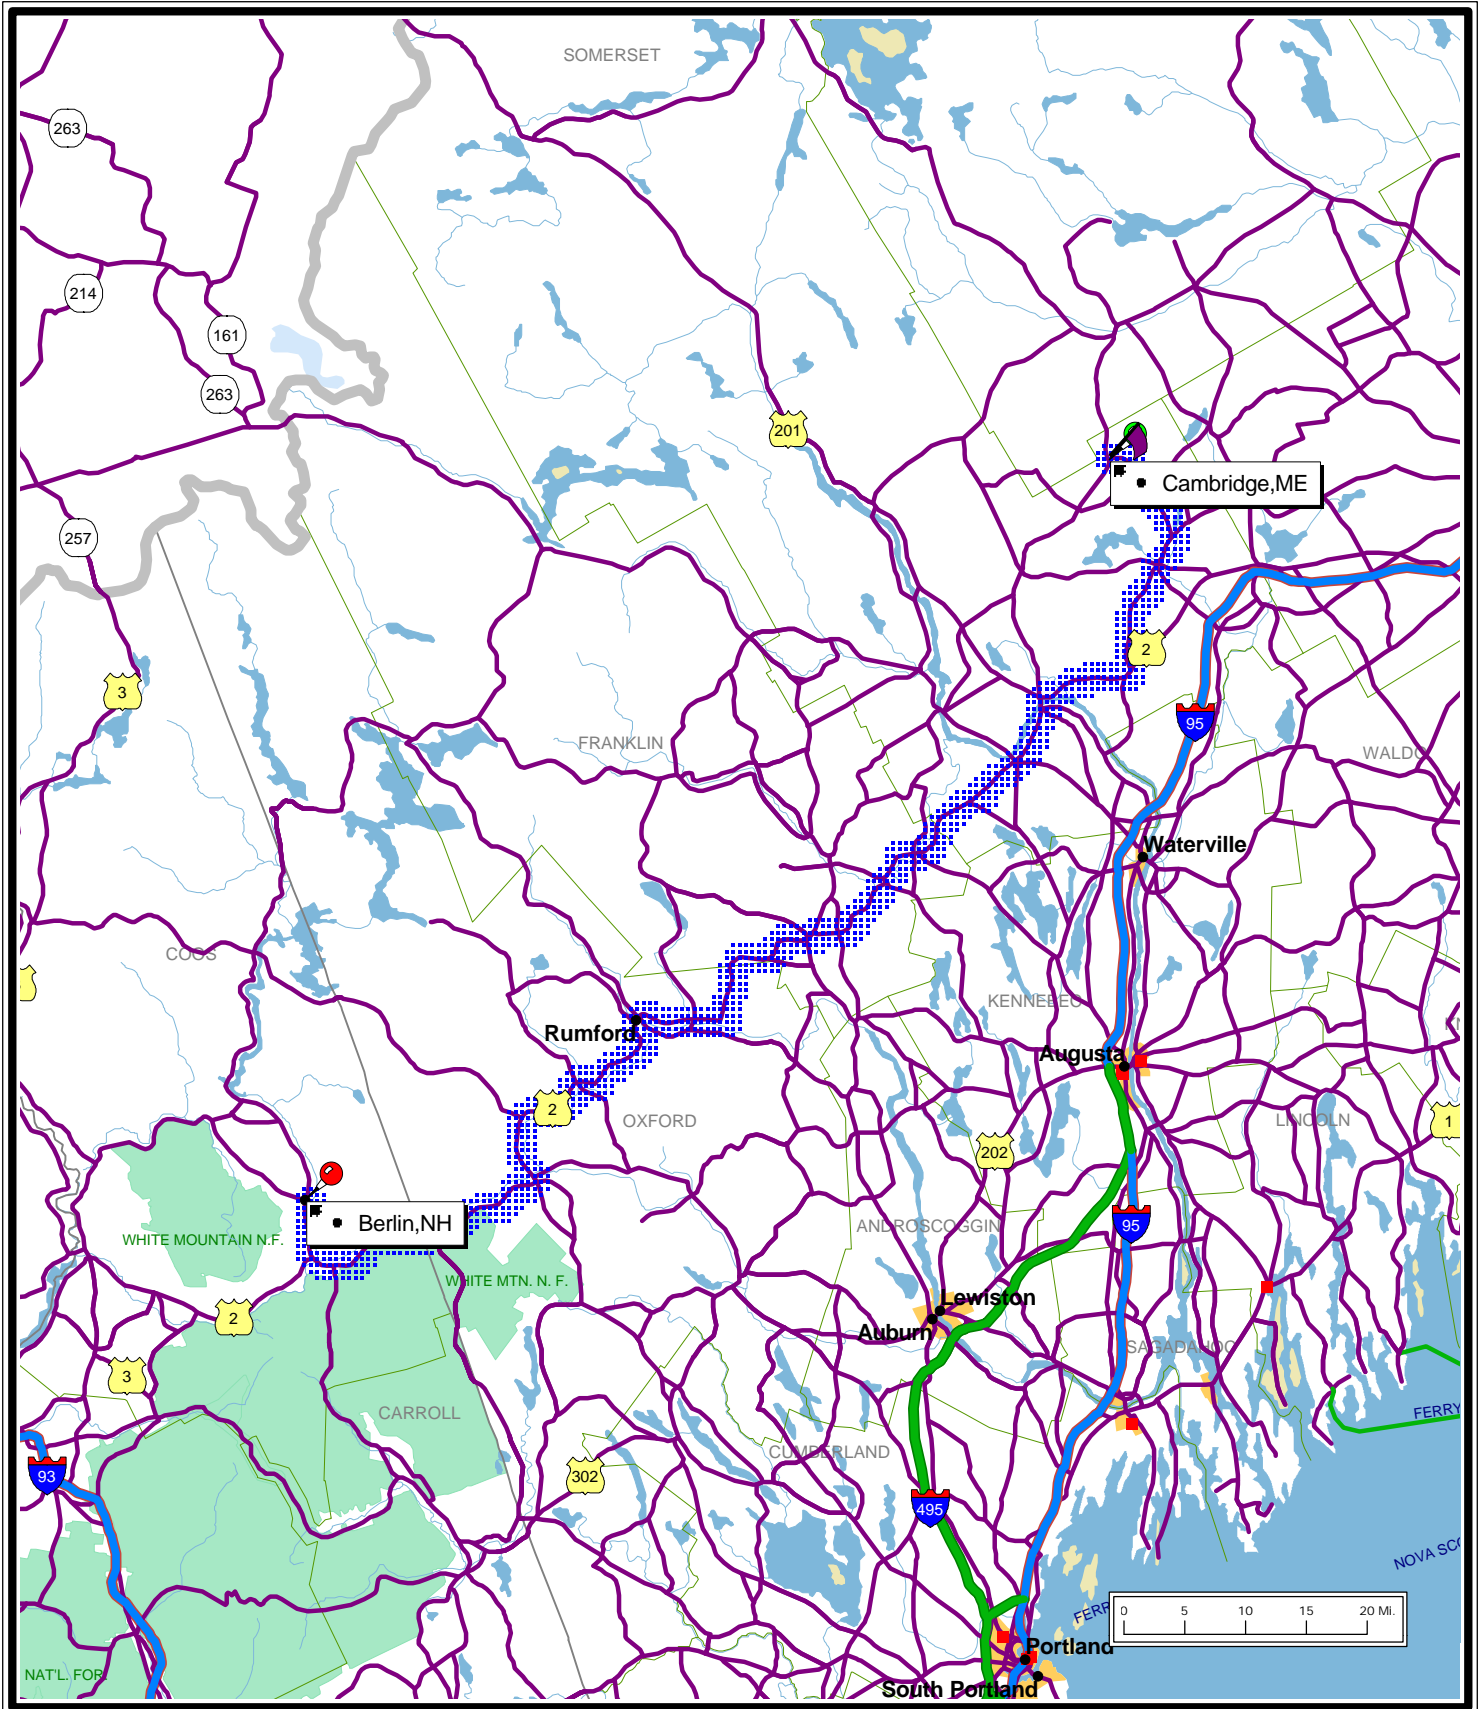

Cambridge,ME to Berlin,NH

12 December - Tuesday

Trip Summary

Origin:	Cambridge,ME
Destination:	Berlin,NH
Stops on the way:	None
Stops on the way back:	None
Driving Distance:	256 total driving miles
Driving Time:	6 hour(s) total driving time
Trip Time:	1 day trip

Itinerary for highlighted section

Road	Dir	Miles	Time	Distance	Atlas Page
Dec 12					
Start driving 08:00 AM					
Start trip at Cambridge,ME					
State 152 to St Albans,ME	SE	9	8:16 am	9	p.41,D-5
State 43/State 23/State 152 to Hartland,ME	SW	3	8:21 am	12	p.41,D-5
State 23 to Canaan,ME	S	5	8:30 am	17	p.41,E-4
US-2 to Skowhegan,ME	S	9	8:42 am	26	p.41,E-4
US-2/US-A201 to Norridgewock,ME	S	5	8:49 am	31	p.41,E-4
US-2 to Farmington Falls,ME	SW	17	9:11 am	48	p.41,E-3
State 156	W	3	9:16 am	51	p.41,E-3

Itinerary for highlighted section

Road	Dir	Miles	Time	Distance	Atlas Page
State 156	W	3	9:16 am	51	p.41,E-3
US-2	SW	72	10:52 am	123	p.61,E-5
State 16 to Berlin,NH	N	5	11:00 am	128	p.61,D-5
Visit Berlin,NH.					
State 16	S	5	11:08 am	133	p.61,E-5

Itinerary for highlighted section

Road	Dir	Miles	Time	Distance	Atlas Page
State 16	S	5	11:08 am	133	p.61,E-5
US-2	E	72	12:44 pm	205	p.41,E-3

Itinerary

Road	Dir	Miles	Time	Distance	Atlas Page
US-2	E	72	12:44 pm	205	p.41,E-3
State 156 to Farmington Falls,ME	E	3	12:49 pm	208	p.41,E-3
US-2 to Norridgewock,ME	NE	17	1:11 pm	225	p.41,E-4
US-2/US-A201 to Skowhegan,ME	N	5	1:18 pm	230	p.41,E-4
US-2 to Canaan,ME	N	9	1:30 pm	239	p.41,E-4
State 23 to Hartland,ME	N	5	1:39 pm	244	p.41,D-5
State 43/State 23/State 152 to St Albans,ME	NE	3	1:44 pm	247	p.41,D-5
State 152 to Cambridge,ME	NW	9	2:00 pm	256	p.41,D-5