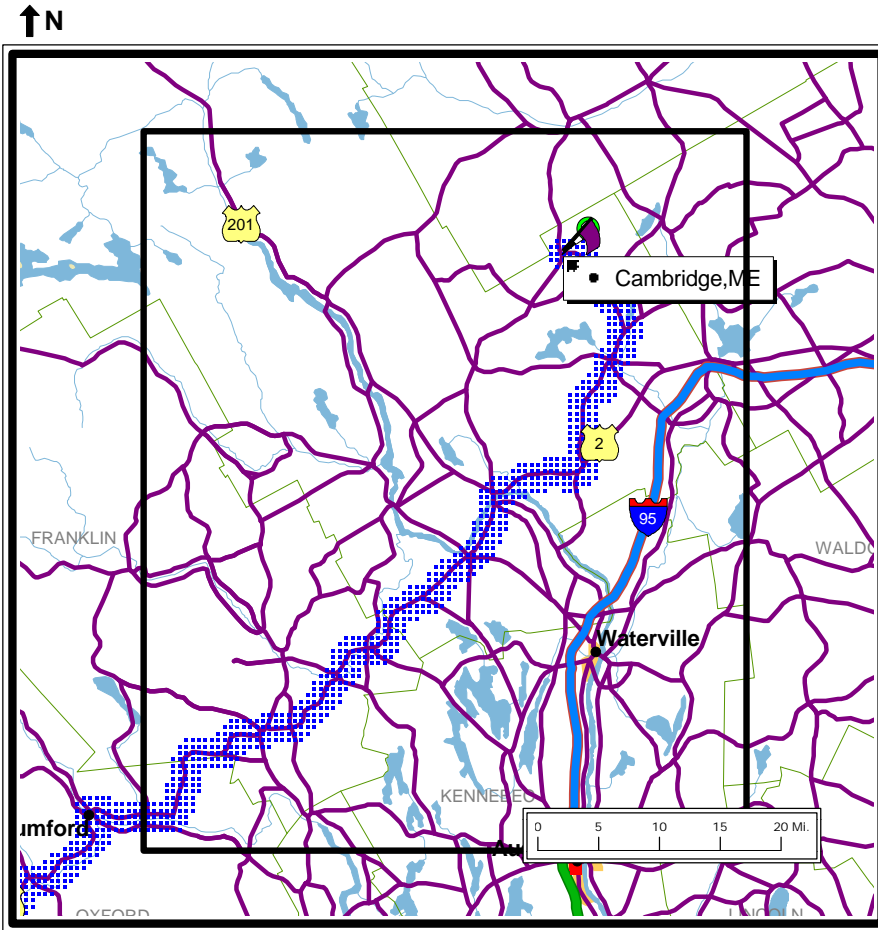

Cambridge,ME to Berlin,NH

12 December - Tuesday

Trip Summary

Origin:	Cambridge,ME
Destination:	Berlin,NH
Stops on the way:	None
Stops on the way back:	None
Driving Distance:	256 total driving miles
Driving Time:	6 hour(s) total driving time
Trip Time:	1 day trip

Route

	Trip Type
Cambridge,ME to Berlin,NH	Quickest
Berlin,NH to Cambridge,ME	Quickest

Cost

	Trip Total
Lodging	\$0
Food	\$0
Vehicle Rental:	\$0
Fuel:	\$0
Purchases	\$0
Total Trip Cost	\$0
Trip Budget:	\$0
Difference:	\$0
Mileage Reimbursement	\$0

Itinerary for highlighted section

Road	Dir	Miles	Time	Distance	Atlas Page
Dec 12					
Start driving 08:00 AM					
Start trip at Cambridge,ME					
State 152 to St Albans,ME	SE	9	8:16 am	9	p.41,D-5
State 43/State 23/State 152 to Hartland,ME	SW	3	8:21 am	12	p.41,D-5
State 23 to Canaan,ME	S	5	8:30 am	17	p.41,E-4
US-2 to Skowhegan,ME	S	9	8:42 am	26	p.41,E-4
US-2/US-A201 to Norridgewock,ME	S	5	8:49 am	31	p.41,E-4
US-2 to Farmington Falls,ME	SW	17	9:11 am	48	p.41,E-3
State 156	W	3	9:16 am	51	p.41,E-3

Itinerary for highlighted section

Road	Dir	Miles	Time	Distance	Atlas Page
State 156	W	3	9:16 am	51	p.41,E-3
US-2	SW	72	10:52 am	123	p.61,E-5
State 16 to Berlin,NH	N	5	11:00 am	128	p.61,D-5
Visit Berlin,NH.					
State 16	S	5	11:08 am	133	p.61,E-5