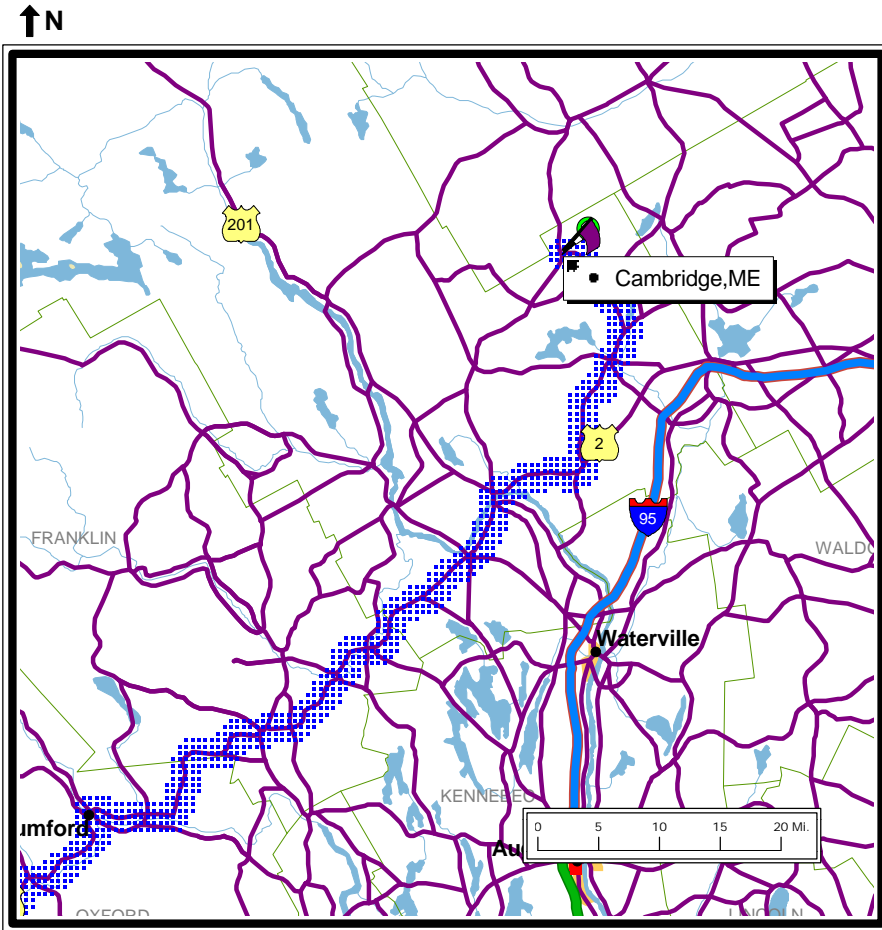

Cambridge,ME to Berlin,NH

12 December - Tuesday

Trip Summary

Origin:	Cambridge,ME
Destination:	Berlin,NH
Stops on the way:	None
Stops on the way back:	None
Driving Distance:	256 total driving miles
Driving Time:	6 hour(s) total driving time
Trip Time:	1 day trip

Itinerary for highlighted section

Road	Dir	Miles	Time	Distance	Atlas Page
Dec 12					
Start driving 08:00 AM					
Start trip at Cambridge,ME					
State 152 to St Albans,ME	SE	9	8:16 am	9	p.41,D-5
State 43/State 23/State 152 to Hartland,ME	SW	3	8:21 am	12	p.41,D-5
State 23 to Canaan,ME	S	5	8:30 am	17	p.41,E-4
US-2 to Skowhegan,ME	S	9	8:42 am	26	p.41,E-4
US-2/US-A201 to Norridgewock,ME	S	5	8:49 am	31	p.41,E-4
US-2 to Farmington Falls,ME	SW	17	9:11 am	48	p.41,E-3
State 156	W	3	9:16 am	51	p.41,E-3

Itinerary for highlighted section

Road	Dir	Miles	Time	Distance	Atlas Page
State 156	W	3	9:16 am	51	p.41,E-3
US-2	SW	72	10:52 am	123	p.61,E-5
State 16 to Berlin,NH	N	5	11:00 am	128	p.61,D-5
Visit Berlin,NH.					
State 16	S	5	11:08 am	133	p.61,E-5

Itinerary for highlighted section

Road	Dir	Miles	Time	Distance	Atlas Page
State 16	S	5	11:08 am	133	p.61,E-5
US-2	E	72	12:44 pm	205	p.41,E-3

Itinerary

Road	Dir	Miles	Time	Distance	Atlas Page
US-2	E	72	12:44 pm	205	p.41,E-3
State 156 to Farmington Falls,ME	E	3	12:49 pm	208	p.41,E-3
US-2 to Norridgewock,ME	NE	17	1:11 pm	225	p.41,E-4
US-2/US-A201 to Skowhegan,ME	N	5	1:18 pm	230	p.41,E-4
US-2 to Canaan,ME	N	9	1:30 pm	239	p.41,E-4
State 23 to Hartland,ME	N	5	1:39 pm	244	p.41,D-5
State 43/State 23/State 152 to St Albans,ME	NE	3	1:44 pm	247	p.41,D-5
State 152 to Cambridge,ME	NW	9	2:00 pm	256	p.41,D-5